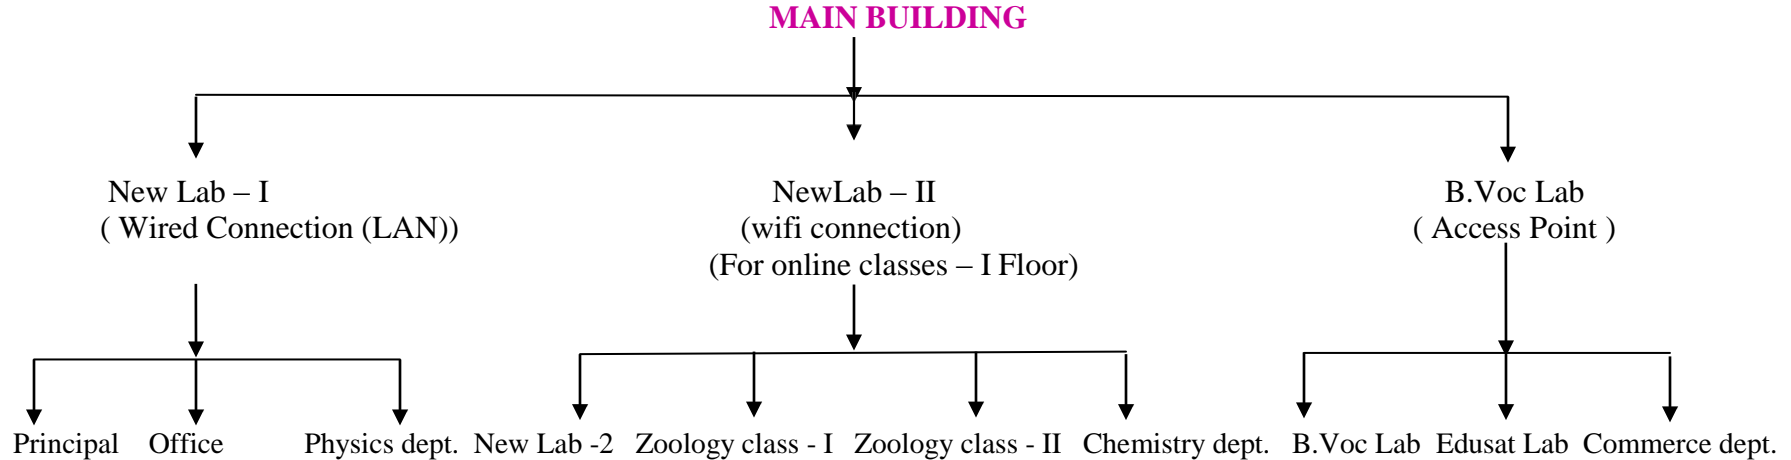

INTERNET FACILITY AVAILABLE IN THE COLLEGE CAMPUS

MAIN CONNECTIONS AVAILABLE:

- MAIN BUILDING
- ANNEXURE – I
- ANNEXURE – II
- ANNEXURE – III
- LIBRARY

FLOW OF WIFI CONNECTIONS

ANNEXURE – I

ANNEXURE – II

ANNEXURE – III

ANNEXURE – III

Hall No 21 (Wifi Connection Access Point)
Library

LAN/WIFI DETAILS

S.No	Place	Speed	Modem model	Type
1.	Main Building New Lab I (Main modem)	100 Mbps	TP Link	LAN & WiFi
2.	I Floor New Lab II (Main modem)	100 Mbps	TP Link	LAN & WiFi
3.	II Floor B.Voc., Lab (Main modem)	100 Mbps	TP Link	LAN & WiFi
4.	II Floor Edusat Lab (Bridge modem)	100 Mbps	TP Link	LAN & WiFi
5.	Annexure I Placement cell (Main modem)	100 Mbps	TP Link	LAN & WiFi
6.	Annexure I Economics department(Bridge modem)	100 Mbps	TP Link	LAN & WiFi
7.	Annexure I History department(Bridge modem)	100 Mbps	TP Link	LAN & WiFi
8.	Annexure II COE Office (Main modem)	100 Mbps	TP Link	LAN & WiFi
9.	Annexure II COE Office (Main modem) (2 Static IP)	20 Mbps	TP Link	LAN & WiFi

10.	Annexure II B.Voc., Software development and Multimedia Lab (Bridge Modem)	100 Mbps	TP Link	LAN & WiFi
11.	Annexure III Hall No:21(Main modem)	100 Mbps	TP Link	LAN & WiFi
12.	Annexure III Old Room (Bridge modem)	100 Mbps	TP Link	LAN & WiFi
13.	Library(Main modem) Online browsing ,Internet	100 Mbps	TP Link	LAN & WiFi